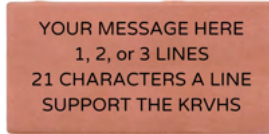

Brick Choices

- ☐ A. 4X8 Brick **no** Logo $100
  (up to 3 lines of text, 21 spaces per line)

- ☐ B. 4X8 Brick **with** Logo $115
  (up to 3 lines of text, 18 spaces per line)