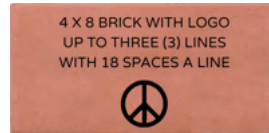

# Brick Choices

- A. 4X8 Brick **no** Logo \$100  
(up to 3 lines of text, 21 spaces per line)

- B. 4X8 Brick **with** Logo \$115  
(up to 3 lines of text, 18 spaces per line)

- C. 4X8 Brick KRVHS Logo \$125  
(up to 3 lines of text, 15 spaces per line)